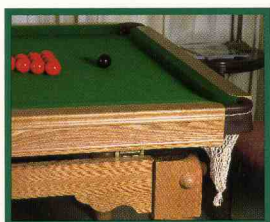

Standard Range - Convertible Diners

Buchanan Dual-Height Convertible Dining Table

This Handmade Table is available in four sizes and manufactured to a high standard at a competitive price. This model has the following specifications:

- Manufactured in selected hardwoods
- Precision ground Italian slate bed
- Solid brass rise and fall mechanism and levelling system
- Three or four piece decorative veneered table tops with brass locating dowels
- Cushions fitted with the best English rubber
- Concealed pocket plates covered with genuine moulded English leather
- 100% Wool West of England Baize
- Polished and finished by hand
- Available in four finishes (see overleaf)
- Available manufactured to UK snooker and US pool specifications.

Right and above:
Buchanan table polished to Mahogany finish